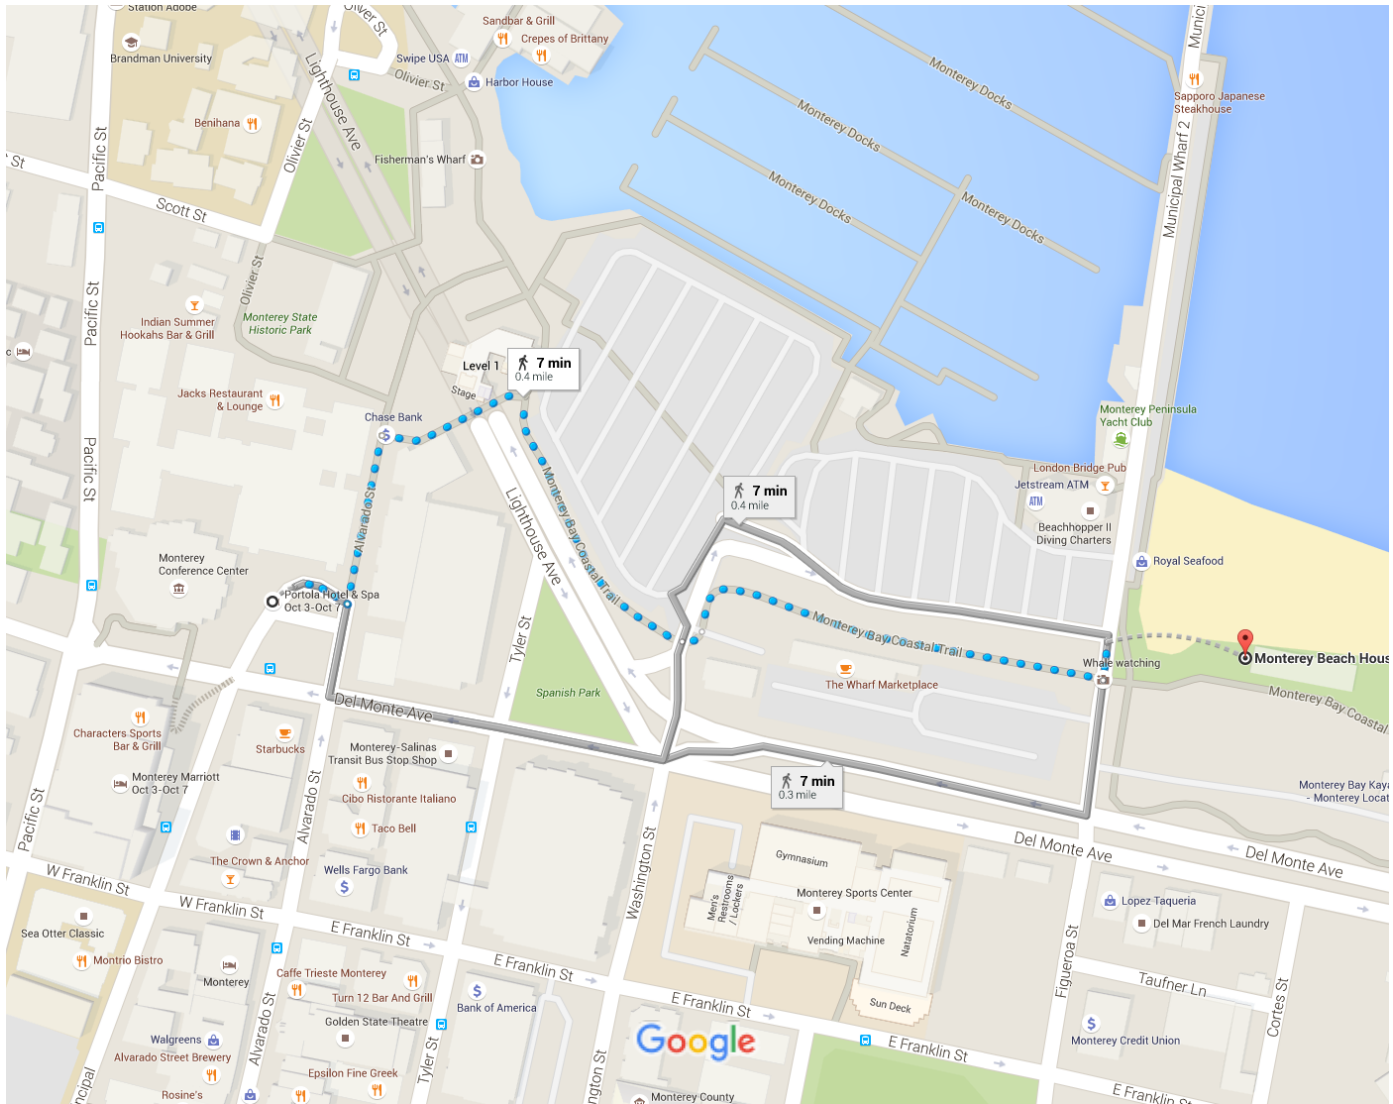

Meeting Space Facilities

Map data ©2015 Google 100 ft

via Monterey Bay Coastal Trail/Monterey Peninsula Recreational Trail **7 min**

Show terrain 0.4 mile

Details

via Del Monte Ave **7 min**

Show terrain 0.3 mile

Details

via Del Monte Ave and Fishermans Wharf **7 min**

Show terrain 0.4 mile

Details