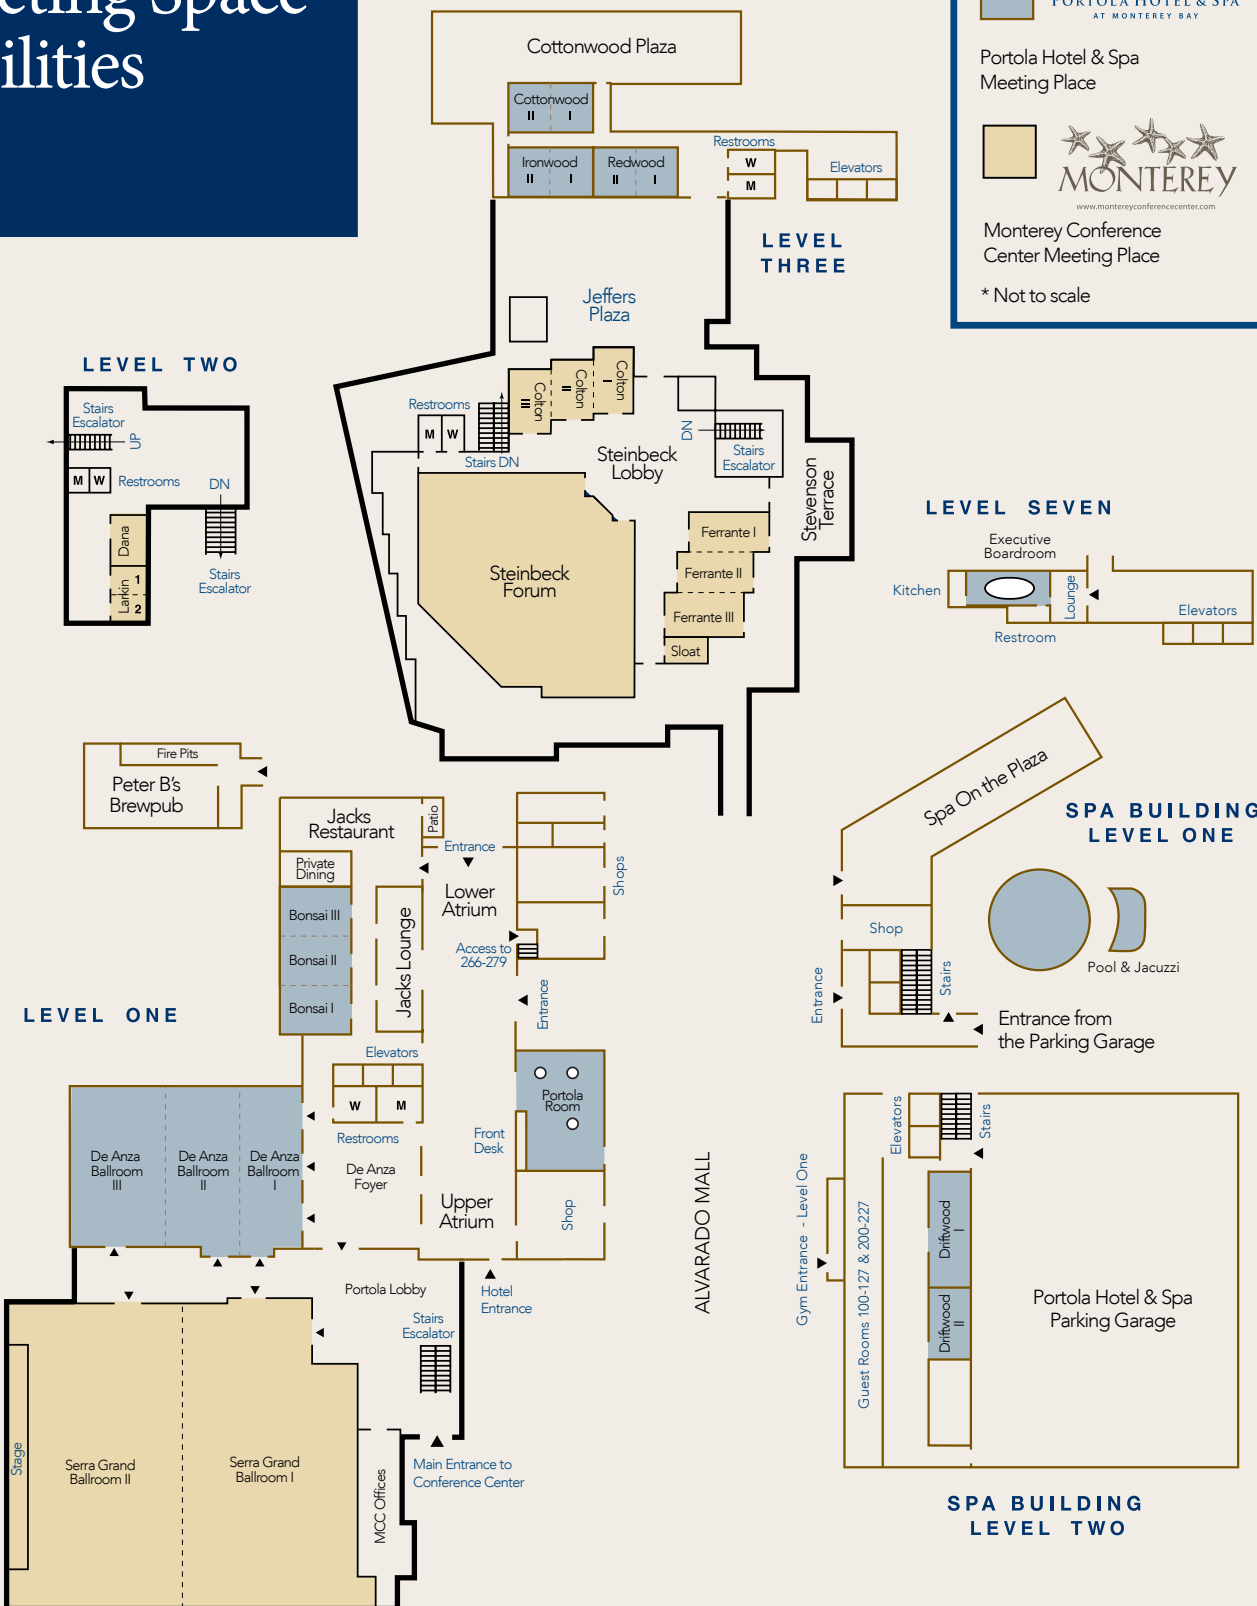

Meeting Space Facilities

Map data ©2015 Google 100 ft

via Monterey Bay Coastal Trail/Monterey Peninsula Recreational Trail **7 min**

Show terrain 0.4 mile

Details

via Del Monte Ave **7 min**

Show terrain 0.3 mile

Details

via Del Monte Ave and Fishermans Wharf **7 min**

Show terrain 0.4 mile

Details